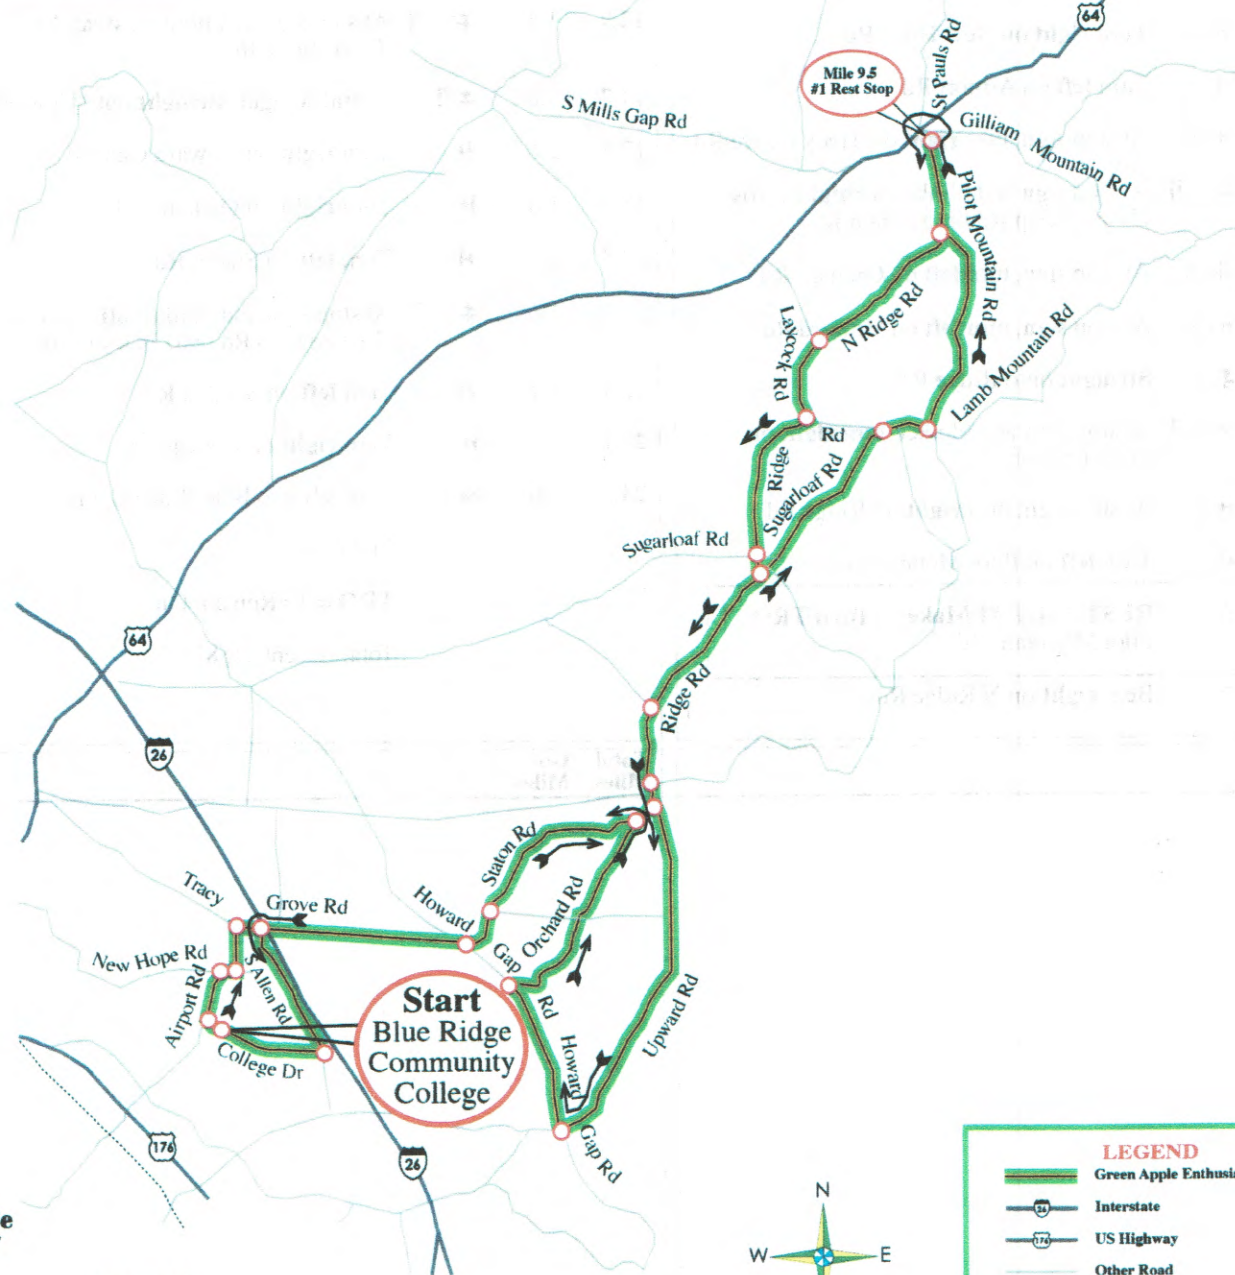

Tour d'Apple Green Apple Enthusiast

Emergency Numbers
Serious Emergency
Sag Support

911
828-551-6988
or 828-290-2928

Follow the Green Arrows

LEGEND

- Green Apple Enthusiast Route
- Interstate
- US Highway
- Other Road
- Turn and/or information
- Direction Arrow
- RR Tracks

0 1 2 Miles

Four Seasons Rotary Club of Hendersonville

Tour d'Apple

Green Apple Enthusiast

PROCEEDS BENEFIT CHARITABLE PROJECTS

Total Miles	Go Miles		
0.0	0.0	➔ STOP	At stop sign, exit right from Blue Ridge Community College onto College Dr
0.2	0.2	➔ STOP	At stop sign, turn right on Airport Rd
0.5	0.3	➔	Turn right on New Hope Rd
0.5*	0.0*	⬅	Turn left on Airport Rd
0.8	0.3	➔ STOP	At stop sign, turn right on Tracy Grove Rd
2.3	1.5	⬆ STOP	At stop sign and blinker, straight across Howard Gap Rd onto Staton Rd
3.9	1.6	⬅ STOP	At stop sign, turn left on Orchard Rd
4.1	0.2	⬅ STOP	At stop sign, turn left on Upward Rd
4.2	0.1	⬆	Straight onto Ridge Rd
5.9	1.7	➔ STOP	At stop sign and blinker, turn right on Sugarloaf Rd
7.2	1.3	➔ STOP	At stop sign, turn right on Ridge Rd
7.5	0.3	⬅	Turn left on Pilot Mountain Rd
9.5	2.0	↻	REST STOP #1 Make U-Turn TRO Pilot Mountain Rd
10.0	0.5	➔	Bear right on N Ridge Rd

1

Total Miles	Go Miles		
11.2	1.2	⬆ STOP	At stop sign, straight onto Laycock Rd
11.8	0.6	➔ STOP	At stop sign, turn right on Ridge Rd
12.9	1.1	⬆ STOP	At stop sign and blinker, straight TRO Ridge Rd
14.7	1.8	⬆	At traffic light, straight onto Upward Rd
17.3	2.6	➔	Turn right on Howard Gap Rd
18.3	1.0	➔	Turn right on Orchard Rd
19.8	1.5	⬅	Turn left on Staton Rd
21.4	1.6	⬆ STOP	At stop sign and blinker, straight across Howard Gap Rd onto Tracy Grove Rd
22.8	1.4	⬅	Turn left on S Allen Rd
23.7	0.9	➔	Turn right on College Dr
24.3	0.6	⬅	Turn left into Blue Ridge Community College

End of Ride

TRO = To Remain On

Total Ascent 1158'

2

Total Miles	Go Miles		

3

Total Miles	Go Miles		

4