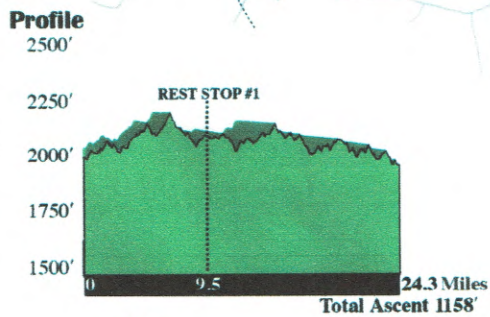

Tour d'Apple Green Apple Enthusiast

Emergency Numbers
Serious Emergency
Sag Support

911
828-551-6988
or 828-290-2928

Follow the Green Arrows

LEGEND

- Green Apple Enthusiast Route
- Interstate
- US Highway
- Other Road
- Turn and/or information
- Direction Arrow
- RR Tracks

0 1 2 Miles

Four Seasons Rotary Club of Hendersonville

Tour d'Apple

Green Apple Enthusiast

PROCEEDS BENEFIT CHARITABLE PROJECTS

Total Miles	Go Miles		
0.0	0.0	➔ STOP	At stop sign, exit right from Blue Ridge Community College onto College Dr
0.2	0.2	➔ STOP	At stop sign, turn right on Airport Rd
0.5	0.3	➔	Turn right on New Hope Rd
0.5*	0.0*	⬅	Turn left on Airport Rd
0.8	0.3	➔ STOP	At stop sign, turn right on Tracy Grove Rd
2.3	1.5	⬆ STOP	At stop sign and blinker, straight across Howard Gap Rd onto Staton Rd
3.9	1.6	⬅ STOP	At stop sign, turn left on Orchard Rd
4.1	0.2	⬅ STOP	At stop sign, turn left on Upward Rd
4.2	0.1	⬆	Straight onto Ridge Rd
5.9	1.7	➔ STOP	At stop sign and blinker, turn right on Sugarloaf Rd
7.2	1.3	➔ STOP	At stop sign, turn right on Ridge Rd
7.5	0.3	⬅	Turn left on Pilot Mountain Rd
9.5	2.0	↻	REST STOP #1 Make U-Turn TRO Pilot Mountain Rd
10.0	0.5	➔	Bear right on N Ridge Rd

1

Total Miles	Go Miles		
11.2	1.2	⬆ STOP	At stop sign, straight onto Laycock Rd
11.8	0.6	➔ STOP	At stop sign, turn right on Ridge Rd
12.9	1.1	⬆ STOP	At stop sign and blinker, straight TRO Ridge Rd
14.7	1.8	⬆	At traffic light, straight onto Upward Rd
17.3	2.6	➔	Turn right on Howard Gap Rd
18.3	1.0	➔	Turn right on Orchard Rd
19.8	1.5	⬅	Turn left on Staton Rd
21.4	1.6	⬆ STOP	At stop sign and blinker, straight across Howard Gap Rd onto Tracy Grove Rd
22.8	1.4	⬅	Turn left on S Allen Rd
23.7	0.9	➔	Turn right on College Dr
24.3	0.6	⬅	Turn left into Blue Ridge Community College

End of Ride

TRO = To Remain On

Total Ascent 1158'

2

Total Miles	Go Miles		

3

Total Miles	Go Miles		

4